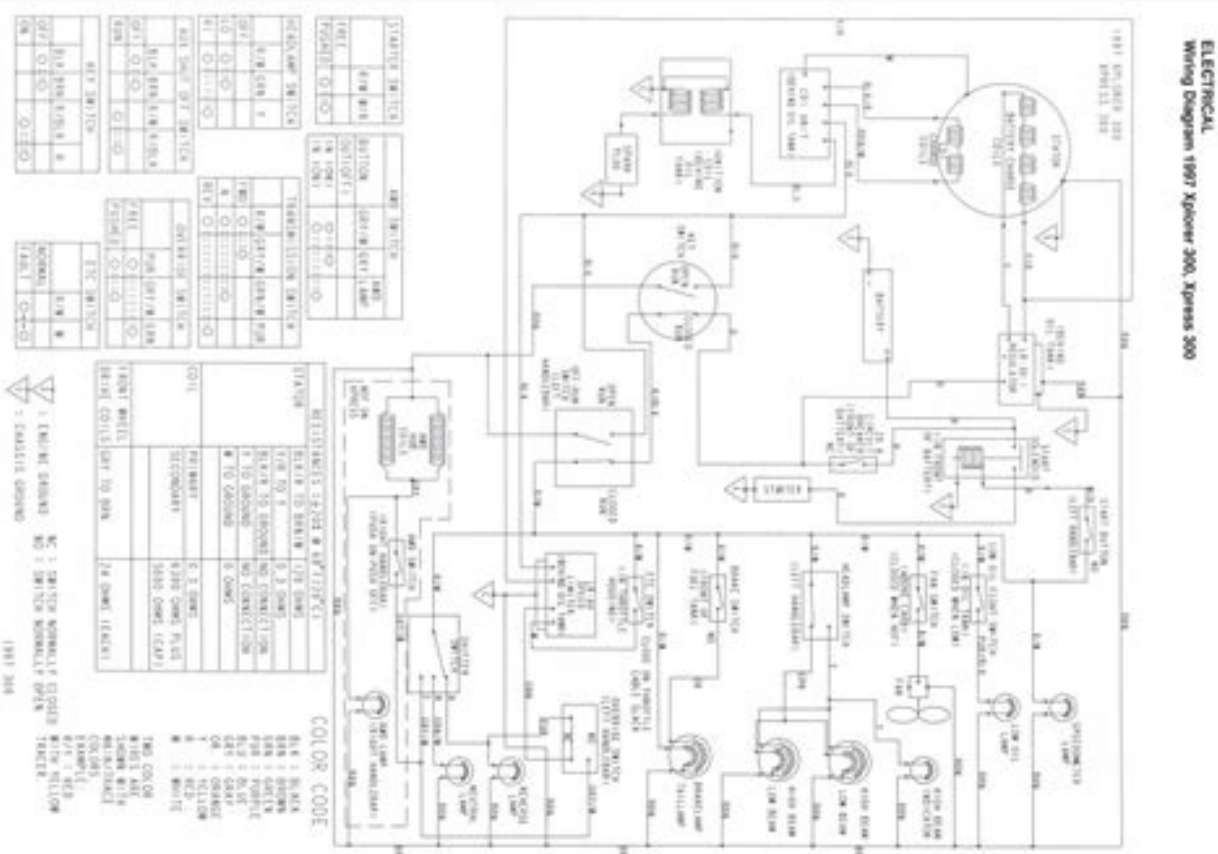

2000 polaris sportsman 500 repair manual.