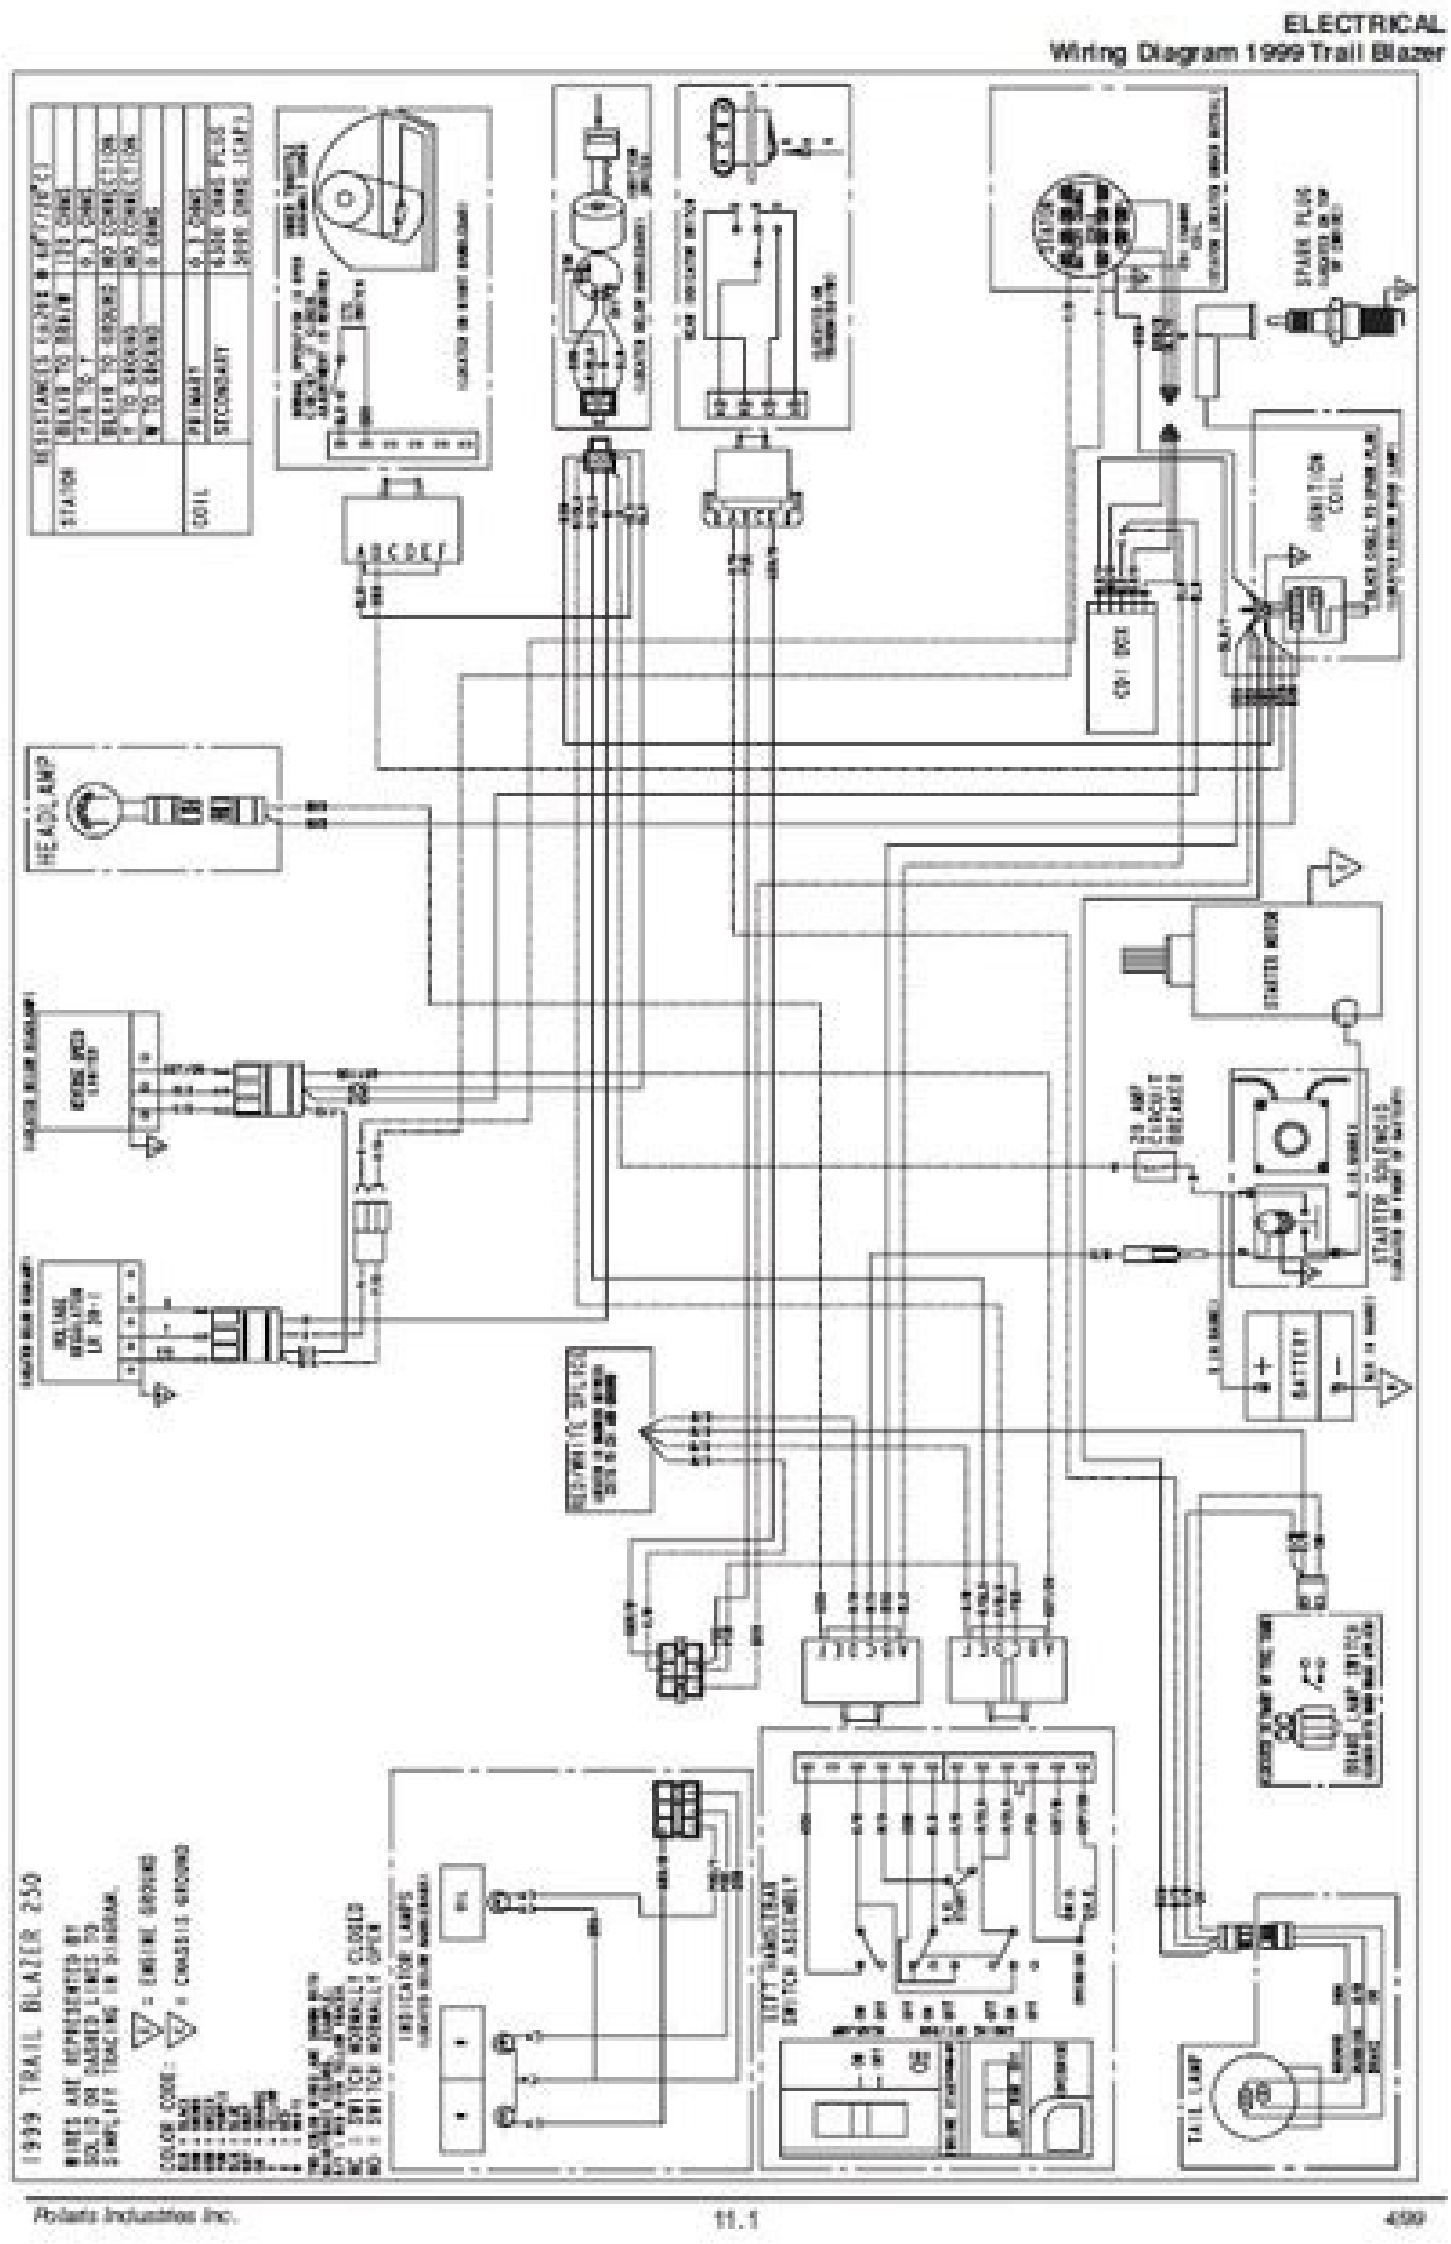

Continue

© 2010 Polaris Sales Inc.

2000 polaris sportsman 500 repair manual.

Introduce them to legendary Sportsman ride & handling. Meet the ATV that defined a category. The Touring 570 gives you the legendary ride and handling you demand with an integrated passenger seat system for 2-Up versatility with premium comfort. Featuring a 70cc EFI engine and industry-leading safety features for riders ages 6 and up. Race-proven sport performance features including sculpted sport seat to reduce fatigue, wide floorboards, and the Industry's only sport-tuned rolled Independent Rear Suspension Starting at \$17,799 US MSRP Manufacturer's suggested retail price (MSRP) subject to change. The only 6x6 built for 2-up versatility. Starting at \$7,999 US MSRP Manufacturer's suggested retail price (MSRP) subject to change. Overcome the most challenging terrain with 14.5" of ground clearance and 55" width for ultimate stability. MSRP also excludes destination and handling fees, tax, title, license and registration. Performance for bigger adventures. Starting at \$13,499 US MSRP Manufacturer's suggested retail price (MSRP) subject to change. The Sportsman Touring 850 delivers hardest working, smoothest riding performance and comes fully loaded with premium performance features including Standard Engine Braking System (EBS) with Active Descent Control (ADC), Electronic Power Steering (EPS), Logistics surcharge of \$250 will apply. The MSRP is subject to a potential maximum increase of 5% for pre-ordered vehicles that ship after June 30, 2022. Logistics surcharge of \$100 will apply. Starting at \$17,799 US MSRP Manufacturer's suggested retail price (MSRP) subject to change. Starting at \$4,499 US MSRP Manufacturer's suggested retail price (MSRP) subject to change. Explore All Polaris Off-Road Vehicles This Polaris Sportsman ATV manual is 705 pages. Take control of the depths with the Sportsman High Lifter Edition. Sport About Sport Models Starting at \$12,399 US MSRP Manufacturer's suggested retail price (MSRP) subject to change. Explore the industry's most capable ATV - primed with an industry-first 55" stance, aggressive performance, and superior strength. Featuring a 196cc engine with key safety features and kid-friendly performance for riders ages 14 and up. Dealer prices may vary. Equipped with the industry's largest cargo system. May be shown with additional modifications or accessories. The Sportsman Touring XP 1000 is the world's most powerful ATV with 88 HP, an integrated passenger seat system for 2-Up versatility, plus premium features including High Performance Close Ratio On-Demand All Wheel Drive (AWD), Standard Engine Braking System (EBS) with Active Descent Control (ADC) and Automotive-style paint with graphics. Starting at \$15,499 US MSRP Manufacturer's suggested retail price (MSRP) subject to change. Starting at \$13,599 US MSRP Manufacturer's suggested retail price (MSRP) subject to change. Plus destination charge and set-up. Purpose-built for the mud featuring a high and low mud-specific transmission, high mounted air intakes, and sealed electronics for the pure mud performance you need. Conquer the off-road with the Scrambler XP 1000 S equipped with 14" long-travel suspension controlled by premium Walker Evans shocks. Starting at \$15,599 US MSRP Manufacturer's suggested retail price (MSRP) subject to change. The next step for the next generation. Featuring a 112cc EFI engine and key safety features for riders ages 10 and up. The Sportsman 850 delivers the legendary ride and handling you demand at an unbelievable value. Be confident in the ride with ProSteer steering and unrivaled long-travel suspension. *Sold Out Special Editions About Special Edition Models Starting at \$12,199 US MSRP Manufacturer's suggested retail price (MSRP) subject to change. The Sportsman 850 continues the tradition of do-it-all capability and toughness for a legendary sport-utility experience. Youth About Youth Models Starting at \$2,399 US MSRP Manufacturer's suggested retail price (MSRP) subject to change. The new standard for the next generation. Featuring a 112cc EFI engine and key safety features for riders ages 10 and up. Touring About Touring Models Starting at \$9,499 US MSRP Manufacturer's suggested retail price (MSRP) subject to change. Starting at \$10,699 US MSRP Manufacturer's suggested retail price (MSRP) subject to change. QUICK REFERENCE DATA CHAPTER ONE / GENERAL INFORMATION Manual organization / Warnings, cautions and notes / Safety / Serial numbers / Model identification (2004 models) / Fasteners / Shop supplies / Tools / Measuring tools / Electrical system fundamentals / Service methods / Storage / Specifications CHAPTER TWO / TROUBLESHOOTING Water damage / Starting the engine / Engine does not start / Poor engine performance / Electronic throttle control (ETC) / Fuel system / Engine / Engine lubrication / Cylinder leakdown test / Clutch system / Gearshift linkage / Transmission / Electrical testing / Electrical troubleshooting / Meter assembly / Front gearcase / Final drive / Front suspension and steering / Brake system / Specifications CHAPTER THREE / LUBRICATION, MAINTENANCE AND TUNE-UP Engine oil level check / Engine oil and filter change / Oil pump priming / Oil pressure test / Transmission oil level check / Transmission oil change / Front gearcase oil level change / Front gearcase oil change / Front hub (1996-early 2004 models) oil change / Clutch draining and drying / Clutch belt inspection / Air filter service / Fuel tank vent hose / Fuel hose inspection / Fuel filter service / Brake system / Control cable lubrication Throttle cable/electronic throttle control (ETC) adjustment / Throttle cable adjustment / Choke cable inspection / Cooling system inspection / Coolant level check / Exhaust system / Suspension / Tires and wheels / Toe-in adjustment alignment / Lubrication service: front suspension arms, front struts, lower end of the steering shaft, front drive axle inner U-joints, front propeller shaft, front U-joints, rear U-joint, upper and lower rear suspension arms, and rear bar stabilizer assembly / Fastener inspection / Valve clearance / Compression test / Spark plug / Ignition timing / Idle speed / Specifications CHAPTER FOUR / ENGINE TOP END Engine service / Engine cooling / Engine lubrication / Servicing the engine in the frame / Exhaust system / Cylinder head cover / Rocker arm assembly / Camshaft / Cylinder head / Valves and valve components / Cylinder block / Piston and piston rings / Camshaft chain and sprockets / Break-in procedure / Specifications CHAPTER FIVE / ENGINE LOWER END Flywheel and stator plate / Recoil starter / Crankcase / Oil pump / Oil system one-way check valve / Break-in procedure / Specifications CHAPTER SIX / CARBURETOR AND FUEL SYSTEM Carburetor operation / Carburetor / Carburetor tests and adjustments / Throttle cable replacement / Starting enrichment (choke) cable / Fuel tank / Fuel shutoff valve / Fuel level sending unit (2004-on models) / Air filter air box / Fuel pump / Specifications CHAPTER SEVEN / FUEL INJECTION SYSTEM Fuel system initialization and starting procedure / Depressurizing the fuel system / Fuel line fittings / Throttle body / Throttle cable replacement / Fuel pump / Fuel sender / Pressure regulator / Fuel tank / Crankshaft position sensor (CPS) / Manifold air pressure (MAP) sensor / Intake air temperature (IAT) sensor / Idle air control (IAC) / Throttle position sensor (TPS) / Engine coolant temperature (ECT) sensor / Electronic control module (ECM) / Self diagnosis / Throttle cable replacement / Air filter air box / Specifications CHAPTER EIGHT / COOLING SYSTEM Air cooling system / Liquid cooling system / Hoses and hose clamps / Radiator / Cooling fan / Coolant pump / Thermostat / Specifications CHAPTER NINE / CLUTCH AND DRIVE BELT Clutch system operation / Clutch tools / Clutch drying / Drive belt / Belt alignment / Drive clutch / Driven clutch / Specifications CHAPTER TEN / TRANSMISSION (1996-early 2004 models) Transmission inspection / Shift shafts / Front output shaft / Transmission gearcase oil seal inspection and replacement / Shift selector linkage / Specifications CHAPTER ELEVEN / TRANSMISSION (LATE 2004-on MODELS) Transmission / Transmission shafts / Differential gear assembly / (X2 and Touring models) / Snorkel shaft / Shift selector linkage / Specifications CHAPTER TWELVE / FRONT DRIVE SYSTEM Front hub and Hilliard clutch / (1996-early 2004 models) / Front hub (late 2004-on, X2 and Touring models) / Front drive axle, boots and constant velocity (CV) joints / Front drive shaft / Front gearcase / Front gearcase-Deluxe models with active descent / control (2007-on Sportsman 500, X2 and Touring models) / Specifications CHAPTER THIRTEEN / ELECTRICAL SYSTEM Electrical basics / Electrical component replacement / Electrical connectors / Battery / Battery negative terminal / Charging system / Alternator stator / Voltage regulator/rectifier / (1996-early 2004 carbureted models) / Logic box (late 2004-2006 carbureted models) / Capacitor discharge ignition (carbureted models) / DC/ignition system (fuel injected models) / Ignition coil / Electric starting system / Starter drive gears / Starter solenoid / Headlight system / Taillight and work light / Indicator lamp (1996-2002 models) / Speed sensor / Transmission switch / Resistor module (2004-on models) / Shift indicator circuit (late 2004-on models) / Differential solenoid (X2 and Touring models) / Switches / Electronic throttle control (ETC) switch / All wheel drive (AWD) coil / Active descent control (ADC) coil / (2007-on X2 and Touring models) / Cooling system switch and sensor / Fuses and circuit breaker (2008 models) / Speedometer / On-board diagnostics / Winch (models so equipped) / Winch contactor (models so equipped) / Specifications CHAPTER FOURTEEN / FRONT SUSPENSION AND STEERING Front wheel / Front strut / Front strut cartridge and spring / Control arm / Handlebar / Tie rods / Steering post / Tires and wheels / Specifications CHAPTER FIFTEEN / REAR SUSPENSION AND FINAL DRIVE Shock absorber / Rear hub and bearing carrier / Rear drive axle / Rear drive axle boot replacement / (1996-1998 models) / Rear drive axle CV joint and boots / (1999-on models) / Upper control arm (all models except X2 and Touring) / Lower control arm (all models except X2 and Touring) / Upper control arm (X2 and Touring models) / Lower control arm (X2 and Touring models) / Upper and lower control arm inspection / Stabilizer linkage (all models except X2 and Touring) / Stabilizer support (all models except X2 and Touring) / Stabilizer support and bar (X2 and Touring models) / Specifications CHAPTER SIXTEEN / BRAKES Brake service / Front brake pad replacement / Front caliper / Output shaft brake pad replacement / (1996-1997 models) / Output shaft brake caliper (1996-1997 models) / Output shaft brake pad replacement / (1998-2002 models) / Output shaft brake caliper (1998-2002 models) / Rear brake pad replacement (2003-on models / except X2 and Touring) / Rear caliper (2003-on models except X2 and Touring) / Rear brake pad replacement (X2 and Touring models) / Rear caliper (X2 and Touring models) / Front master cylinder / Rear master cylinder / Brake hose replacement / Brake bleeding tips / Brake bleeding / Brake fluid draining / Rear brake pedal / Brake disc / Specifications CHAPTER SEVENTEEN / BODY AND FRAME Plastic inserts / Seat / Side panel / Fender cover / Front fender / Front rack, rail and grille (1996-2004 models) / Front rack and storage box (2005-on models) / Front bumper / Radiator guard (1996-2003 models) / Radiator brush guard (2004-on models) / Brush guard grid and radiator side shield / (2004-on models) / Rear rack, rail and bumper (1996-2002 models) / Rear rack and rail (2003-on except X2 and Touring) / Rear rack and handle (Touring models) / Rear fender / Rear quarter panel (X2 models) / Footwell / Footwell support bracket (X2 and Touring models) / Rear storage box (all models except X2 and Touring) / Cargo box (X2 models) / Specifications INDEX COLOR WIRING DIAGRAMS Models covered Clymer Manuals Polaris Sportsman 400 Manual Clymer Manuals Polaris Sportsman 450 HO Manual Clymer Manuals Polaris Sportsman 450 Manual Clymer Manuals Polaris Sportsman 450 Browning Edition Manual Clymer Manuals Polaris Sportsman 500 Manual Clymer Manuals Polaris Sportsman 500 RSE Manual Clymer Manuals Polaris Sportsman 500 HO Manual Clymer Manuals Polaris Sportsman 500 DUSE Manual Clymer Manuals Polaris Sportsman 500 HO Manual Clymer Manuals Polaris Sportsman 500 X2 Manual Clymer Manuals Polaris Sportsman 500 Online Manual Clymer Manuals Polaris Sportsman 500 RSE Online Manual Clymer Manuals Polaris Sportsman 500 DUSE Online Manual Clymer Manuals Polaris Sportsman 500 HO Online Manual Clymer Manuals Polaris Sportsman 500 X2 Online Manual Clymer Manuals Polaris Sportsman 450 Browning Edition Online Manual Clymer Manuals Polaris Sportsman 450 Manual Clymer Manuals Polaris Sportsman 450 Online Manual Clymer Manuals Polaris Sportsman 450 RSE Online Manual Clymer Manuals Polaris Sportsman 500 DUSE Online Manual Clymer Manuals Polaris Sportsman 500 HO Online Manual Clymer Manuals Polaris Sportsman 500 X2 Online Manual Clymer Manuals Polaris Sportsman 500 Online Manual Clymer Manuals Polaris Explorer 500 Online Manual Recreation & Utility About Recreation & Utility Models Starting at \$6,999 US MSRP Manufacturer's suggested retail price (MSRP) subject to change. Bring your ride to the next level with the superior capability and handling of the Sportsman XP 1000. Starting at \$3,599 US MSRP Manufacturer's suggested retail price (MSRP) subject to change. The best-selling automatic 4x4 ATV in the world, now smoother, stronger, and more versatile than ever.