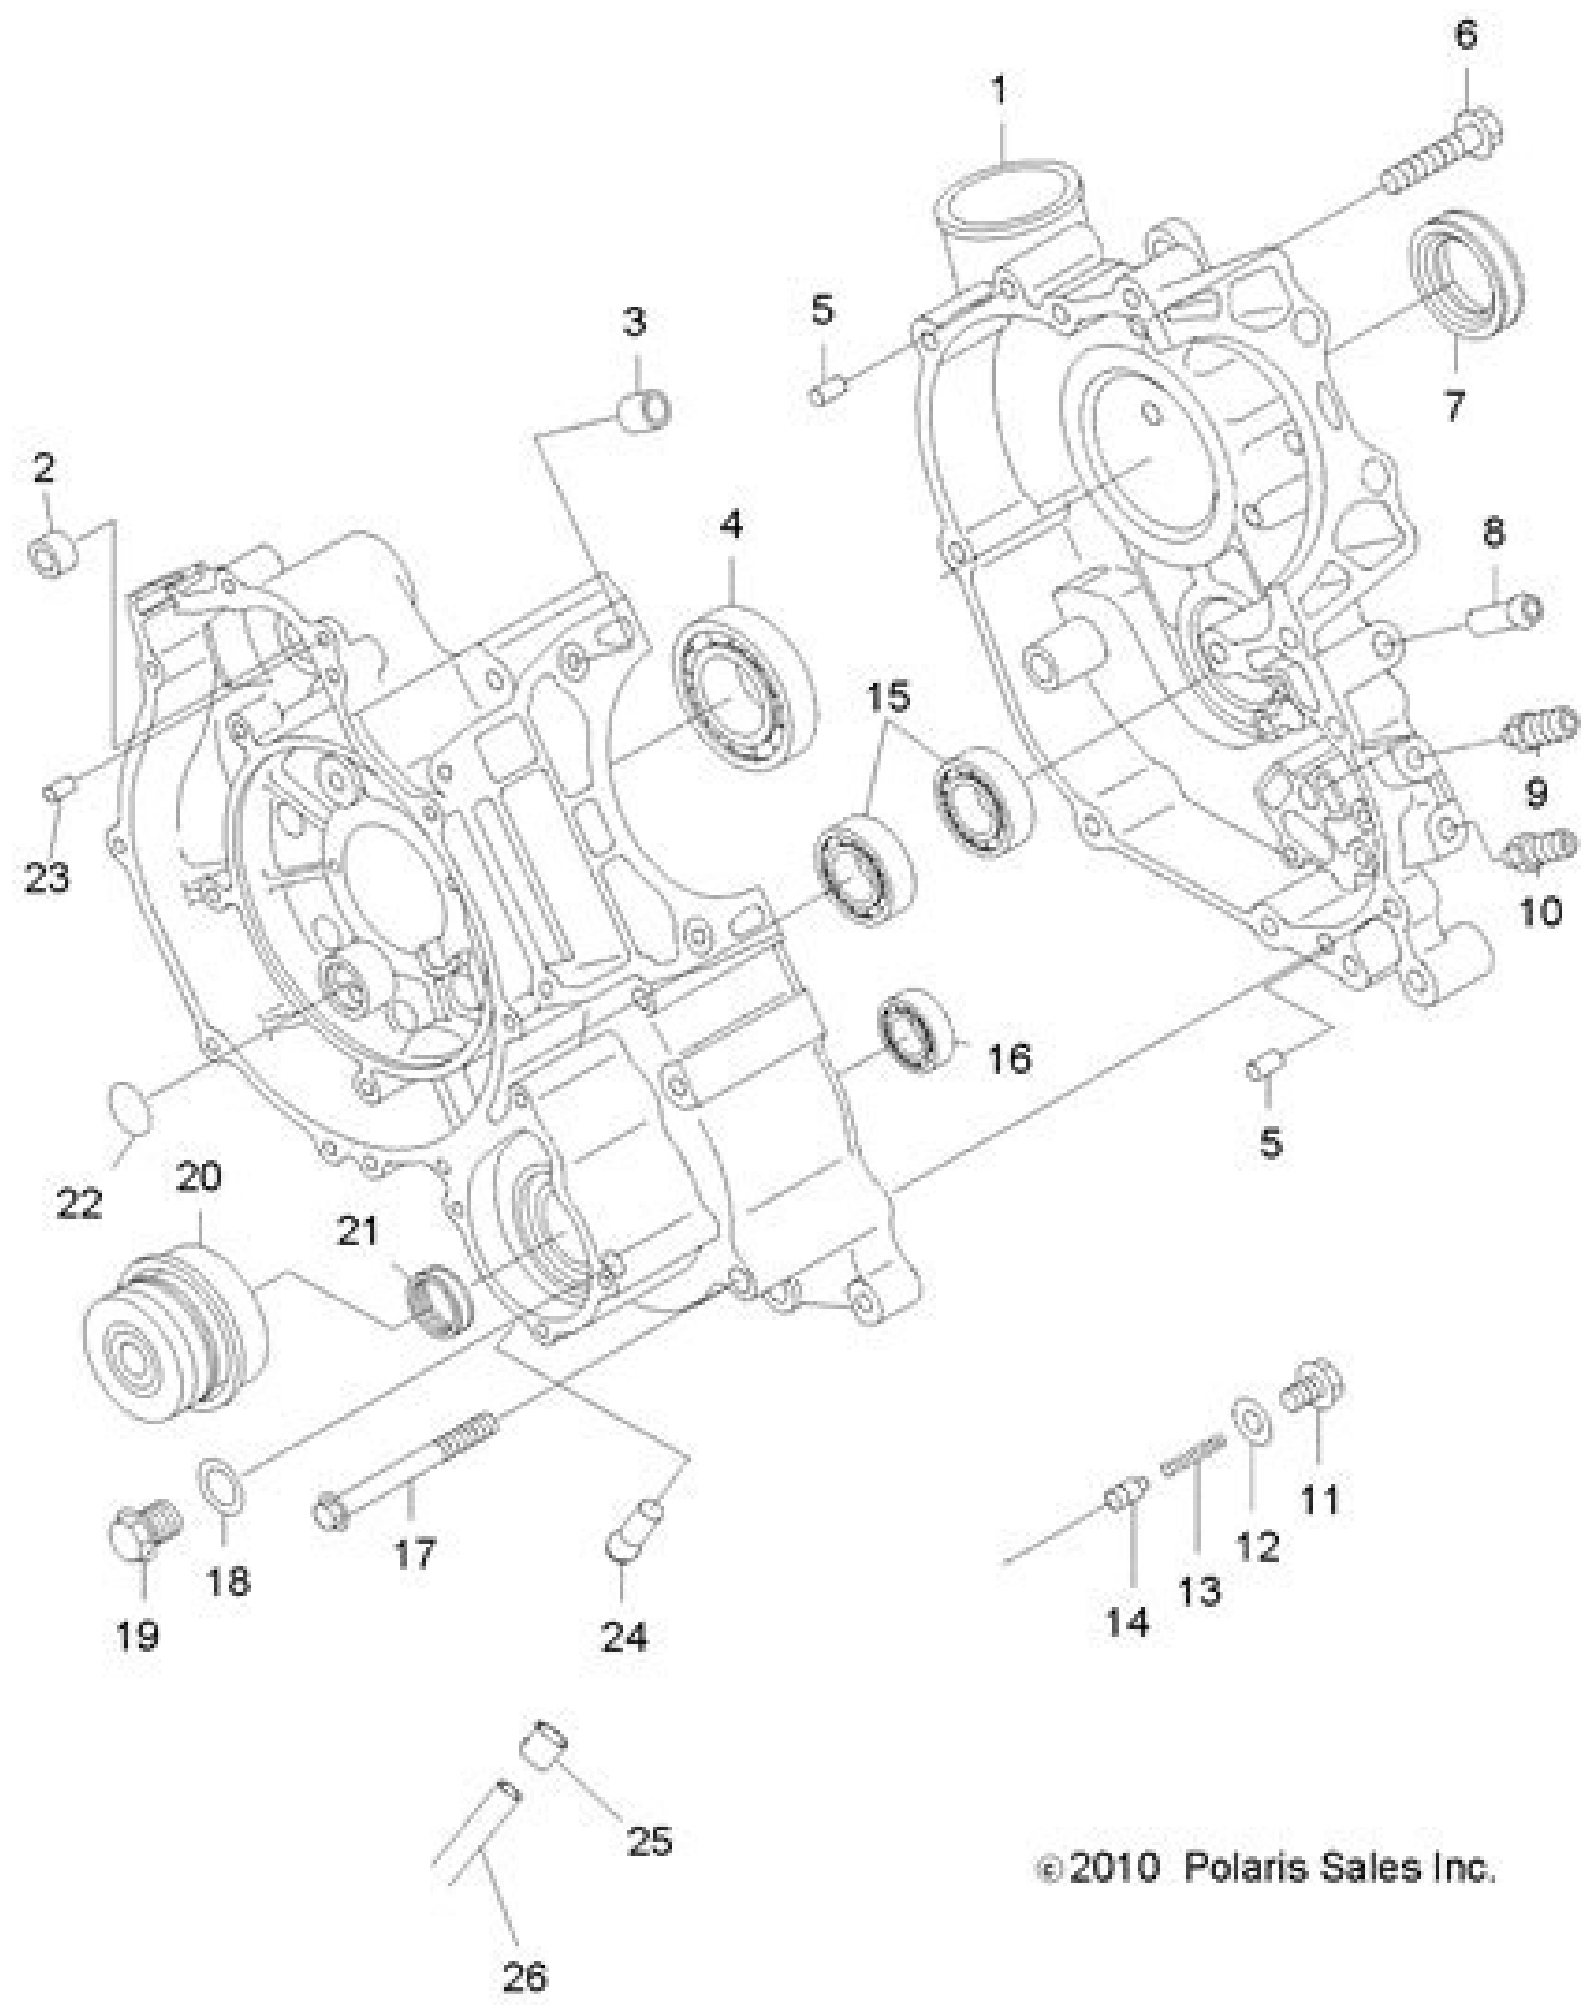

Continue

© 2010 Polaris Sales Inc.

2000 polaris sportsman 500 repair manual.

Introduce them to legendary Sportsman ride & handling. Meet the ATV that defined a category. The Touring 570 gives you the legendary ride and handling you demand with an integrated passenger seat system for 2-Up versatility with premium comfort. Featuring a 70cc EFI engine and industry-leading safety features for riders ages 6 and up. Race-proven sport performance features including sculpted sport seat to reduce fatigue, wide floorboards, and the Industry's only sport-tuned rolled Independent Rear Suspension Starting at \$17,799 US MSRP Manufacturer's suggested retail price (MSRP) subject to change. The only 6x6 built for 2-up versatility. Starting at \$7,999 US MSRP Manufacturer's suggested retail price (MSRP) subject to change. Overcome the most challenging terrain with 14.5" of ground clearance and 55" width for ultimate stability. MSRP also excludes destination and handling fees, tax, title, license and registration. Performance for bigger adventures. Starting at \$13,499 US MSRP Manufacturer's suggested retail price (MSRP) subject to change. The Sportsman Touring 850 delivers hardest working, smoothest riding performance and comes fully loaded with premium performance features including Standard Engine Braking System (EBS) with Active Descent Control (ADC), Electronic Power Steering (EPS), Logistics surcharge of \$250 will apply. The MSRP is subject to a potential maximum increase of 5% for pre-ordered vehicles that ship after June 30, 2022. Logistics surcharge of \$100 will apply. Starting at \$17,799 US MSRP Manufacturer's suggested retail price (MSRP) subject to change. Starting at \$4,499 US MSRP Manufacturer's suggested retail price (MSRP) subject to change. Explore All Polaris Off-Road Vehicles This Polaris Sportsman ATV manual is 705 pages. Take control of the depths with the Sportsman High Lifter Edition. Sport About Sport Models Starting at \$12,399 US MSRP Manufacturer's suggested retail price (MSRP) subject to change. Explore the industry's most capable ATV - primed with an industry-first 55" stance, aggressive performance, and superior strength. Featuring a 196cc engine with key safety features and kid-friendly performance for riders ages 14 and up. Dealer prices may vary. Equipped with the industry's largest cargo system. May be shown with additional modifications or accessories. The Sportsman Touring XP 1000 is the world's most powerful ATV with 88 HP, an integrated passenger seat system for 2-Up versatility, plus premium features including High Performance Close Ratio On-Demand All Wheel Drive (AWD), Standard Engine Braking System (EBS) with Active Descent Control (ADC) and Automotive-style paint with graphics. Starting at \$15,499 US MSRP Manufacturer's suggested retail price (MSRP) subject to change. Starting at \$13,599 US MSRP Manufacturer's suggested retail price (MSRP) subject to change. Plus destination charge and set-up. Purpose-built for the mud featuring a high and low mud-specific transmission, high mounted air intakes, and sealed electronics for the pure mud performance you need. Conquer the off-road with the Scrambler XP 1000 S equipped with 14" long-travel suspension controlled by premium Walker Evans shocks. Starting at \$15,599 US MSRP Manufacturer's suggested retail price (MSRP) subject to change. The next step for the next generation. Featuring a 112cc EFI engine and key safety features for riders ages 10 and up. The Sportsman 850 delivers the legendary ride and handling you demand at an unbelievable value. Be confident in the ride with ProSteer steering and unrivaled long-travel suspension. *Sold Out Special Editions About Special Edition Models Starting at \$12,199 US MSRP Manufacturer's suggested retail price (MSRP) subject to change. The Sportsman 850 continues the tradition of do-it-all capability and toughness for a legendary sport-utility experience. Youth About Youth Models Starting at \$2,399 US MSRP Manufacturer's suggested retail price (MSRP) subject to change. The new standard for the next generation. Featuring a 112cc EFI engine and key safety features for riders ages 10 and up. Touring About Touring Models Starting at \$9,499 US MSRP Manufacturer's suggested retail price (MSRP) subject to change. Starting at \$10,699 US MSRP Manufacturer's suggested retail price (MSRP) subject to change. QUICK REFERENCE DATA CHAPTER ONE / GENERAL INFORMATION Manual organization / Warnings, cautions and notes / Safety / Serial numbers / Model identification (2004 models) / Fasteners / Shop supplies / Tools / Measuring tools / Electrical system fundamentals / Service methods / Storage / Specifications CHAPTER TWO / TROUBLESHOOTING Water damage / Starting the engine / Engine does not start / Poor engine performance / Electronic throttle control (ETC) / Fuel system / Engine / Engine lubrication / Cylinder leakdown test / Clutch system / Gearshift linkage / Transmission / Electrical testing / Electrical troubleshooting / Meter assembly / Front gearcase / Final drive / Front suspension and steering / Brake system / Specifications CHAPTER THREE / LUBRICATION, MAINTENANCE AND TUNE-UP Engine oil level check / Engine oil and filter change / Oil pump priming / Oil pressure test / Transmission oil level check / Transmission oil change / Front gearcase oil level change / Front gearcase oil change / Front hub (1996-early 2004 models) oil change / Clutch draining and drying / Clutch belt inspection / Air filter service / Fuel tank vent hose / Fuel hose inspection / Fuel filter service / Brake system / Control cable lubrication Throttle cable/electronic throttle control (ETC) adjustment / Throttle cable adjustment / Choke cable inspection / Cooling system inspection / Coolant level check / Exhaust system / Suspension / Tires and wheels / Toe-in adjustment alignment / Lubrication service: front suspension arms, front struts, lower end of the steering shaft, front drive axle inner U-joints, front propeller shaft, front U-joints, rear U-joint, upper and lower rear suspension arms, and rear bar stabilizer assembly / Fastener inspection / Valve clearance / Compression test / Spark plug / Ignition timing / Idle speed / Specifications CHAPTER FOUR / ENGINE TOP END Engine service / Engine cooling / Engine lubrication / Servicing the engine in the frame / Exhaust system / Cylinder head cover / Rocker arm assembly / Camshaft / Cylinder head / Valves and valve components / Cylinder block / Piston and piston rings / Camshaft chain and sprockets / Break-in procedure / Specifications CHAPTER FIVE / ENGINE LOWER END Flywheel and stator plate / Recoil starter / Crankcase / Oil pump / Oil system one-way check valve / Break-in procedure / Specifications CHAPTER SIX / CARBURETOR AND FUEL SYSTEM Carburetor operation / Carburetor / Carburetor tests and adjustments / Throttle cable replacement / Starting enrichment (choke) cable / Fuel tank / Fuel shutoff valve / Fuel level sending unit (2004-on models) / Air filter air box / Fuel pump / Specifications CHAPTER SEVEN / FUEL INJECTION SYSTEM Fuel system initialization and starting procedure / Depressurizing the fuel system / Fuel line fittings / Throttle body / Throttle cable replacement / Fuel pump / Fuel sender / Pressure regulator / Fuel tank / Crankshaft position sensor (CPS) / Manifold air pressure (MAP) sensor / Intake air temperature (IAT) sensor / Idle air control (IAC) / Throttle position sensor (TPS) / Engine coolant temperature (ECT) sensor / Electronic control module (ECM) / Self diagnosis / Throttle cable replacement / Air filter air box / Specifications CHAPTER EIGHT / COOLING SYSTEM Air cooling system / Liquid cooling system / Hoses and hose clamps / Radiator / Cooling fan / Coolant pump / Thermostat / Specifications CHAPTER NINE / CLUTCH AND DRIVE BELT Clutch system operation / Clutch tools / Clutch drying / Drive belt / Belt alignment / Drive clutch / Driven clutch / Specifications CHAPTER TEN / TRANSMISSION (1996-early 2004 models) Transmission inspection / Shift shafts / Front output shaft / Transmission gearcase oil seal inspection and replacement / Shift selector linkage / Specifications CHAPTER ELEVEN / TRANSMISSION (LATE 2004-on MODELS) Transmission / Transmission shafts / Differential gear assembly / (X2 and Touring models) / Snorkel shaft / Shift selector linkage / Specifications CHAPTER TWELVE / FRONT DRIVE SYSTEM Front hub and Hilliard clutch / (1996-early 2004 models) / Front hub (late 2004-on, X2 and Touring models) / Front drive axle, boots and constant velocity (CV) joints / Front drive shaft / Front gearcase / Front gearcase-Deluxe models with active descent / control (2007-on Sportsman 500, X2 and Touring models) / Specifications CHAPTER THIRTEEN / ELECTRICAL SYSTEM Electrical basics / Electrical component replacement / Electrical connectors / Battery / Battery negative terminal / Charging system / Alternator stator / Voltage regulator/rectifier / (1996-early 2004 carbureted models) / Logic box (late 2004-2006 carbureted models) / Capacitor discharge ignition (carbureted models) / DC/ignition system (fuel injected models) / Ignition coil / Electric starting system / Starter drive gears / Starter solenoid / Headlight system / Taillight and work light / Indicator lamp (1996-2002 models) / Speed sensor / Transmission switch / Resistor module (2004-on models) / Shift indicator circuit (late 2004-on models) / Differential solenoid (X2 and Touring models) / Switches / Electronic throttle control (ETC) switch / All wheel drive (AWD) coil / Active descent control (ADC) coil / (2007-on X2 and Touring models) / Cooling system switch and sensor / Fuses and circuit breaker (2008 models) / Speedometer / On-board diagnostics / Winch (models so equipped) / Winch contactor (models so equipped) / Specifications CHAPTER FOURTEEN / FRONT SUSPENSION AND STEERING Front wheel / Front strut / Front strut cartridge and spring / Control arm / Handlebar / Tie rods / Steering post / Tires and wheels / Specifications CHAPTER FIFTEEN / REAR SUSPENSION AND FINAL DRIVE Shock absorber / Rear hub and bearing carrier / Rear drive axle / Rear drive axle boot replacement / (1996-1998 models) / Rear drive axle CV joint and boots / (1999-on models) / Upper control arm (all models except X2 and Touring) / Lower control arm (all models except X2 and Touring) / Upper control arm (X2 and Touring models) / Lower control arm (X2 and Touring models) / Upper and lower control arm inspection / Stabilizer linkage (all models except X2 and Touring) / Stabilizer support (all models except X2 and Touring) / Stabilizer support and bar (X2 and Touring models) / Specifications CHAPTER SIXTEEN / BRAKES Brake service / Front brake pad replacement / Front caliper / Output shaft brake pad replacement / (1996-1997 models) / Output shaft brake caliper (1996-1997 models) / Output shaft brake pad replacement / (1998-2002 models) / Output shaft brake caliper (1998-2002 models) / Rear brake pad replacement (2003-on models / except X2 and Touring) / Rear caliper (2003-on models except X2 and Touring) / Rear brake pad replacement (X2 and Touring models) / Rear caliper (X2 and Touring models) / Front master cylinder / Rear master cylinder / Brake hose replacement / Brake bleeding tips / Brake bleeding / Brake fluid draining / Rear brake pedal / Brake disc / Specifications CHAPTER SEVENTEEN / BODY AND FRAME Plastic inserts / Seat / Side panel / Fender cover / Front fender / Front rack, rail and grille (1996-2004 models) / Front rack and storage box (2005-on models) / Front bumper / Radiator guard (1996-2003 models) / Radiator brush guard (2004-on models) / Brush guard grid and radiator side shield / (2004-on models) / Rear rack, rail and bumper (1996-2002 models) / Rear rack and rail (2003-on except X2 and Touring) / Rear rack and handle (Touring models) / Rear fender / Rear quarter panel (X2 models) / Footwell / Footwell support bracket (X2 and Touring models) / Rear storage box (all models except X2 and Touring) / Cargo box (X2 models) / Specifications INDEX COLOR WIRING DIAGRAMS Models covered Clymer Manuals Polaris Sportsman 400 Manual Clymer Manuals Polaris Sportsman 450 HO Manual Clymer Manuals Polaris Sportsman 450 Manual Clymer Manuals Polaris Sportsman 450 Browning Edition Manual Clymer Manuals Polaris Sportsman 500 Manual Clymer Manuals Polaris Sportsman 500 RSE Manual Clymer Manuals Polaris Sportsman 500 HO Manual Clymer Manuals Polaris Sportsman 500 DUSE Manual Clymer Manuals Polaris Sportsman 500 HO Manual Clymer Manuals Polaris Sportsman 500 X2 Manual Clymer Manuals Polaris Sportsman 500 Online Manual Clymer Manuals Polaris Sportsman 500 RSE Online Manual Clymer Manuals Polaris Sportsman 500 DUSE Online Manual Clymer Manuals Polaris Sportsman 500 HO Online Manual Clymer Manuals Polaris Sportsman 500 X2 Online Manual Clymer Manuals Polaris Sportsman 450 Browning Edition Online Manual Clymer Manuals Polaris Sportsman 450 Manual Clymer Manuals Polaris Sportsman 450 Online Manual Clymer Manuals Polaris Sportsman 450 RSE Online Manual Clymer Manuals Polaris Sportsman 500 DUSE Online Manual Clymer Manuals Polaris Sportsman 500 HO Online Manual Clymer Manuals Polaris Sportsman 500 X2 Online Manual Clymer Manuals Polaris Sportsman 500 Online Manual Clymer Manuals Polaris Explorer 500 Online Manual Recreation & Utility About Recreation & Utility Models Starting at \$6,999 US MSRP Manufacturer's suggested retail price (MSRP) subject to change. Bring your ride to the next level with the superior capability and handling of the Sportsman XP 1000. Starting at \$3,599 US MSRP Manufacturer's suggested retail price (MSRP) subject to change. The best-selling automatic 4x4 ATV in the world, now smoother, stronger, and more versatile than ever.