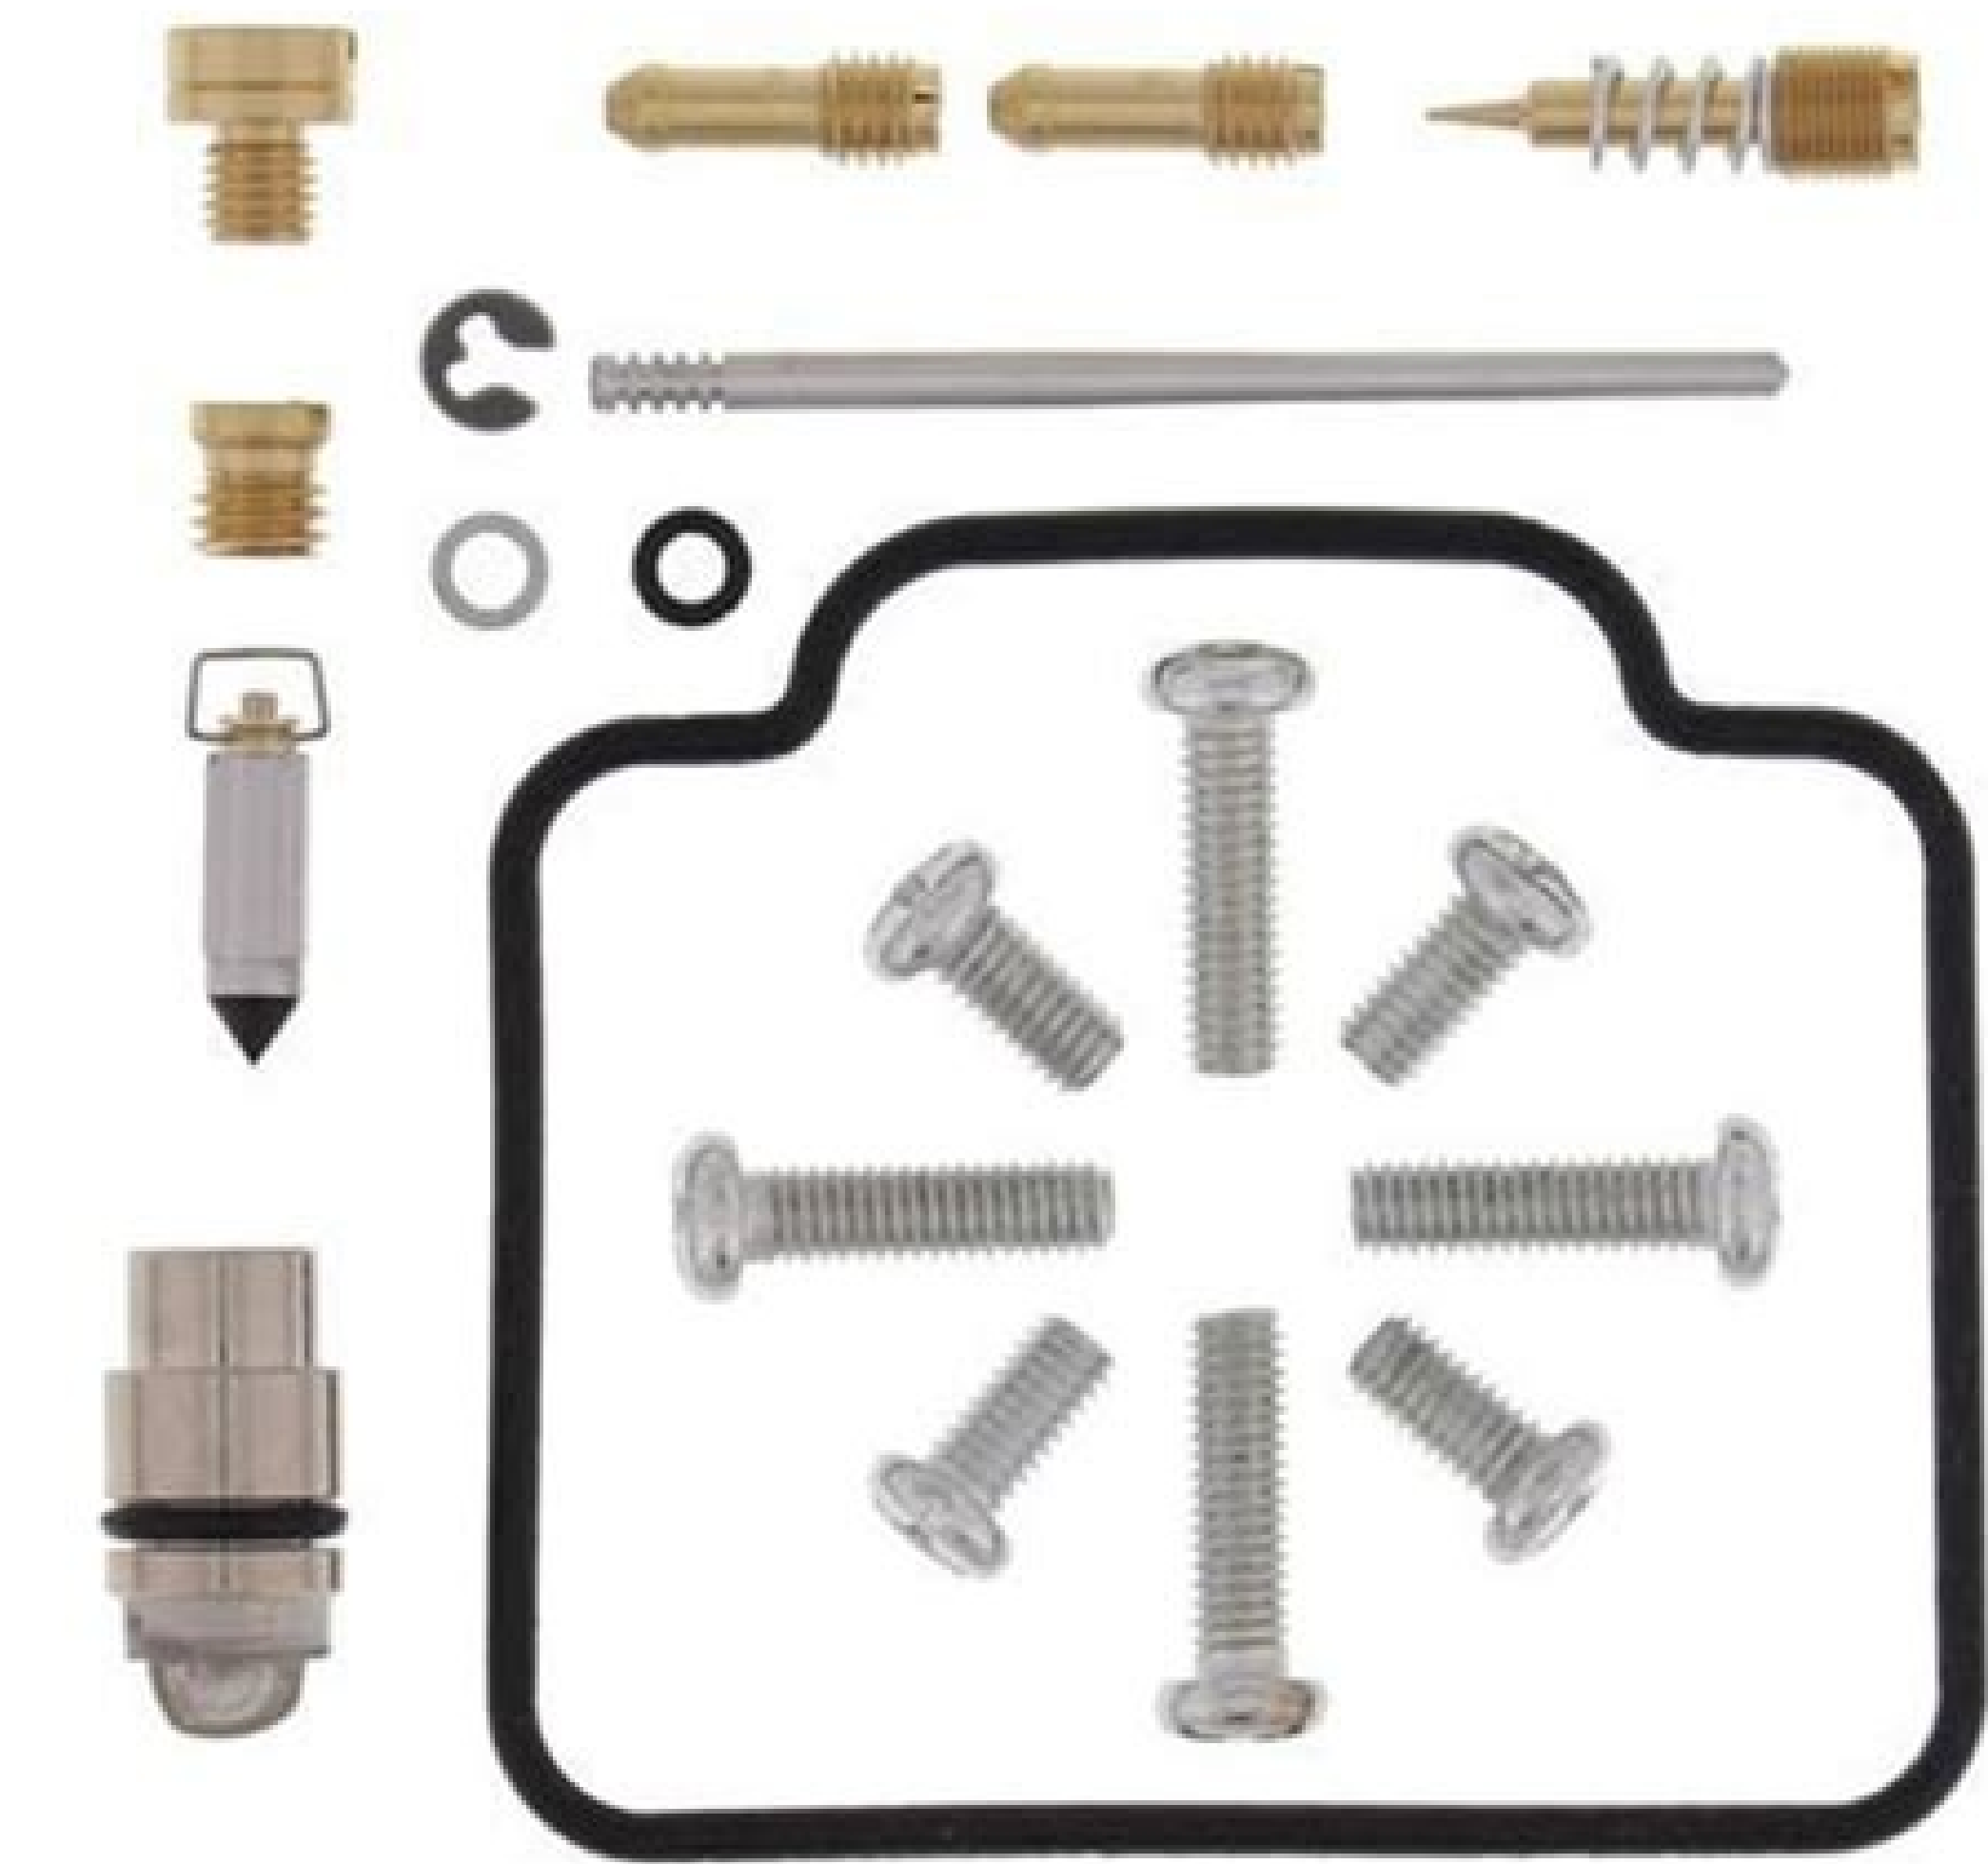

2000 polaris sportsman 500 repair manual.